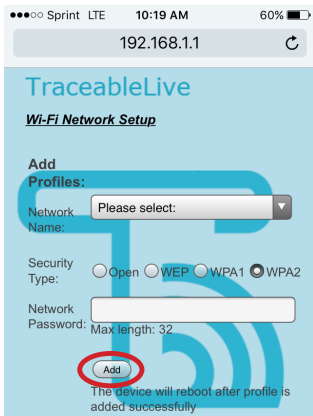

By: 100 Due: Nov, 19 202

EXAMPLE

Open Browser, type
192.168.1.1 in address bar

5

Select local network and enter password.

Security type WPA2 recommended or
contact your network admin.

CONGRATULATIONS!
Your device will restart.