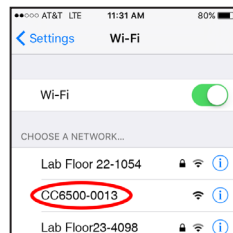

Back of unit

EXAMPLE 6500CC
S/N 100080013
KEY 5555123456
traceable.com 281-482-1714

By: 100 Due: Nov, 19 202

EXAMPLE

WiFi Setup

3

Press/HOLD WiFi button "AP" will appear on display.

Press WiFi button again, "AP UAT" will appear on display.

When "AP READY" appears, proceed to next step.

Use Internet enabled device to connect to WIFI

4

Select Network:
CC6500-0013
see example network

Example
Network: **CC6500-0013**

EXAMPLE 6500CC
S/N 100080013
KEY 5555123456
traceable.com 281-482-1714