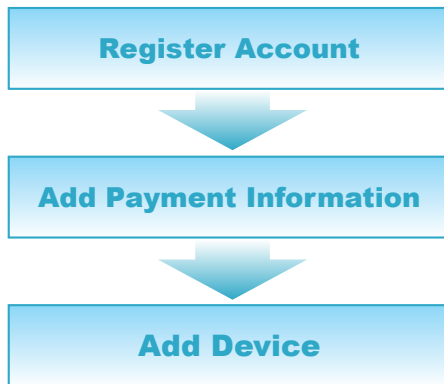

Create Account at traceablelive.com

1

Username

Password

[Forgot password?](#)

New Account Login

Fill out required fields

2