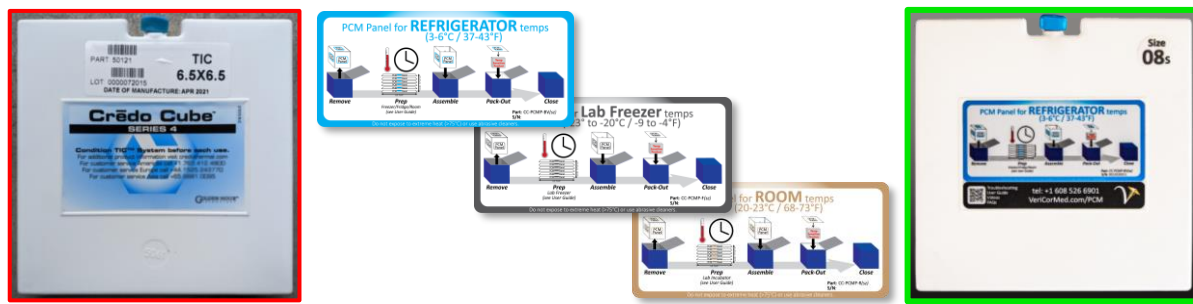

## PCM Panel Part # Conversion Chart

previously labeled

NEW labeling

**Part # Label Type Size**

CRCBATIC46X6	Crēdo Cube Series 4	↔	Refrigerator	03
CRCBATIC20M6X6	Crēdo Cube Series 20M	↔	Lab Freezer	03
CRCBATIC226X6	Crēdo Cube Series 22-Controlled	↔	Room Temp	03
50121	Crēdo Cube Series 4	↔	Refrigerator	08s
50109	Crēdo Cube Series 20M	↔	Lab Freezer	08s
CRO8ATICEND22C	Crēdo Cube Series 22-Controlled	↔	Room Temp	08s
50122	Crēdo Cube Series 4	↔	Refrigerator	08L
50111	Crēdo Cube Series 20M	↔	Lab Freezer	08L
CRO8ATICLID22C	Crēdo Cube Series 22-Controlled	↔	Room Temp	08L
CRCBATIC412X12	Crēdo Cube Series 4	↔	Refrigerator	28
CRCBATIC20M12X12	Crēdo Cube Series 20M	↔	Lab Freezer	28
CRCBATIC2212X12	Crēdo Cube Series 22-Controlled	↔	Room Temp	28
CRCBATIC418X18	Crēdo Cube Series 4	↔	Refrigerator	96
CRCBATIC20M18X18	Crēdo Cube Series 20M	↔	Lab Freezer	96
CRCBATIC2218X18	Crēdo Cube Series 22-Controlled	↔	Room Temp	96

## Changes

previously Series 4 → now Refrigerator PCM

previously Series 20M → now Lab Freezer PCM

previously Series 22 → now Room Temp PCM

previously TIC 6X6 → now Size 03

previously TIC 6.5X6.5 → now Size 08s